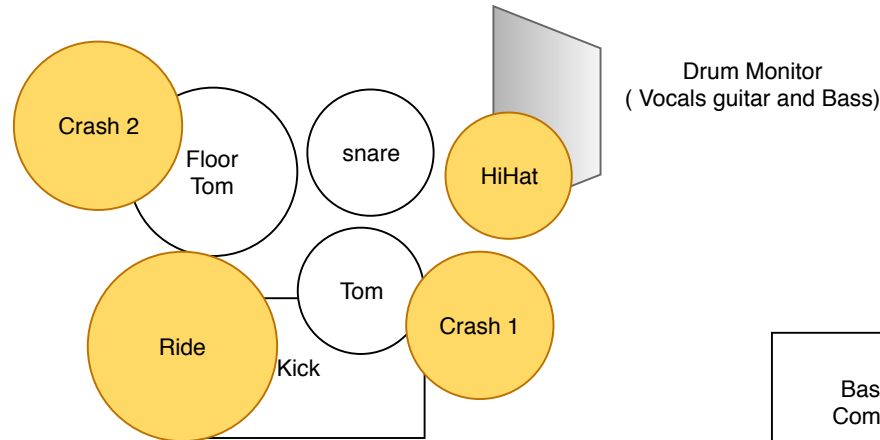

GRAMMA VEGETTA

STAGE PLAN 2019

Backdrop (2mt x 2mt)

Guitar Cab

Gtr Mic required

Bass Cab /
Combo / D.I.

All Drum Mic are Required

Backline Specs

Drums

Drumshells:

- Kick, Tom, Floor Tom
- Drum Hardware
- 2 Cym stands, hihat, snare stand
 - 1 Cymbal Stand (optional)
 - 1 Stool

Bass

Required one of the following:

- Bass Cabinet
- Bass combo
- D.I.

Guitars

Optional:

- 2x12 or 4x12 Guitar cab 8 ohm

Mic

All drum mics required
Backing Vocal Mic Required

Lead Vocal Monitor
(Guitars, Vocals, Snare, Kick, Bass if no cab)

Lead Vocal Mic
(provided)

Secondary Mon
(with some guitars and bass on it)
Optional for small stages